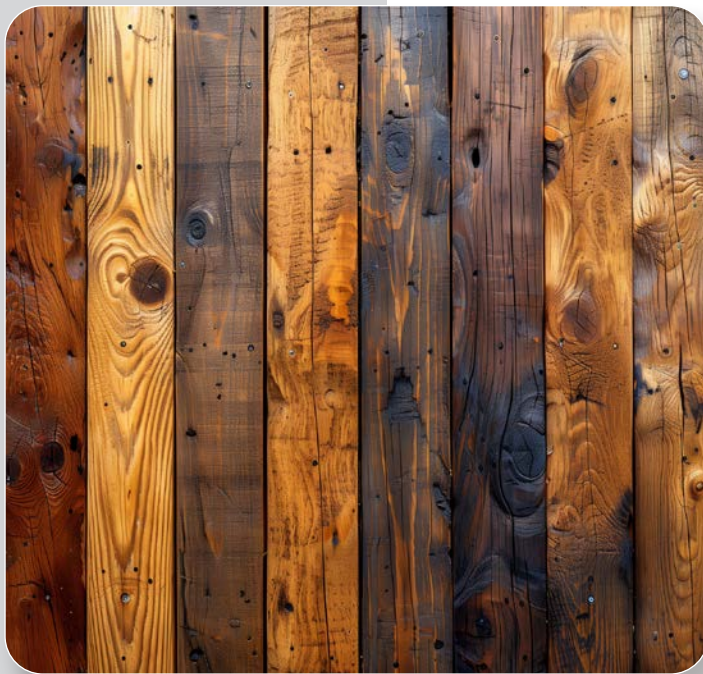

DPS IMAGE ID NUMBER
TX24011

ORIGINAL ASPECT RATIO
4:3